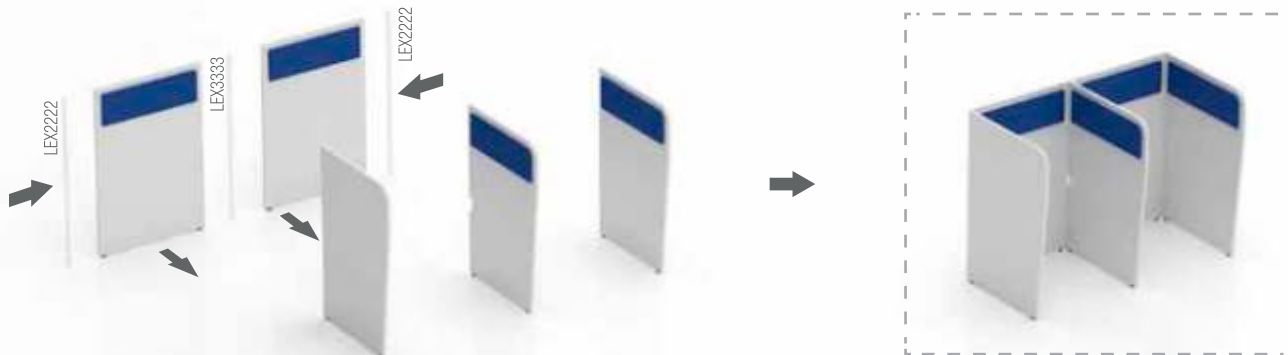

LEXUS CALL CENTER PROFESSIONAL

GEBB WORK em BH é na OFFICE-A

25mm

LEXUS CALL CENTER
PROFESSIONAL

Painel lateral esquerdo

Ref.	Larg.	Prof.	Alt.
LEX9114+cor	900mm	25mm	1350mm
LEX9115+cor	1000mm	25mm	1350mm

Painel central