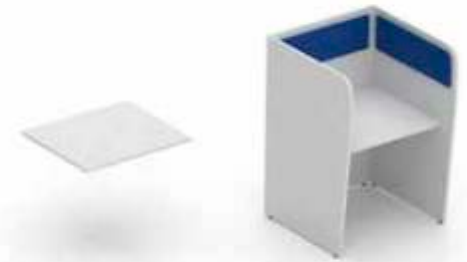

LEXUS CALL CENTER PROFESSIONAL

GEBB WORK em BH é na OFFICE-A

25mm

LEXUS CALL CENTER
PROFESSIONAL

Painel lateral esquerdo

Ref.	Larg.	Prof.	Alt.
LEX9114+cor	900mm	25mm	1350mm
LEX9115+cor	1000mm	25mm	1350mm

Painel central