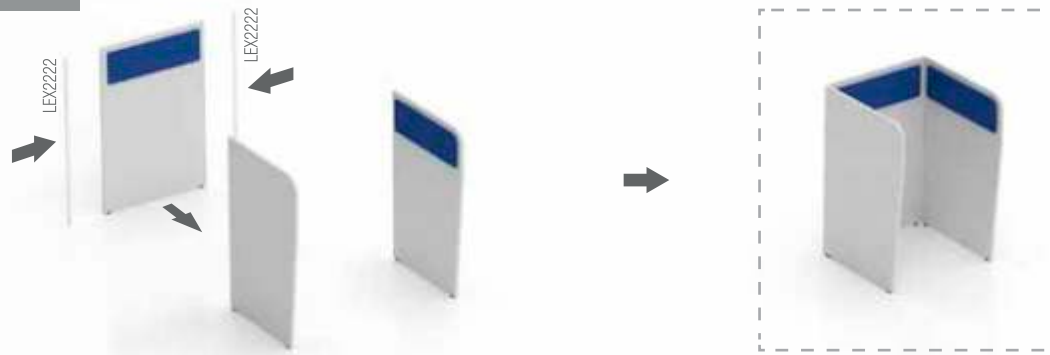

LEXUS CALL CENTER PROFESSIONAL

GEBB WORK em BH é na OFFICE-A

25mm

LEXUS CALL CENTER
PROFESSIONAL

Painel lateral esquerdo

Ref.	Larg.	Prof.	Alt.
LEX9114+cor	900mm	25mm	1350mm
LEX9115+cor	1000mm	25mm	1350mm

Painel central